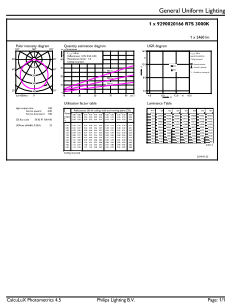

## Maatschets

Product	D	C
CoreProLED linearD 17.5-150W R7S 118 830	42 mm	118 mm

## Fotometrische gegevens

General uniform lighting - CoreProLED linearD 17.5-150W R7S 118 830

Light Distribution Diagram - CoreProLED linearD 17.5-150W R7S 118 830