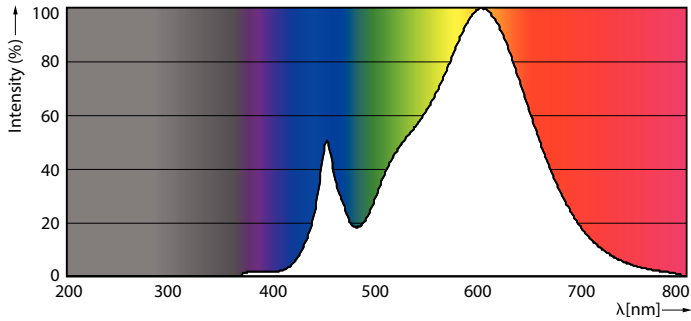

## Fotometrische gegevens

General uniform lighting - CoreProLED linearD 17.5-150W R7S 118 830

Light Distribution Diagram - CoreProLED linearD 17.5-150W R7S 118 830

## Fotometrische gegevens

Spectral Power Distribution Colour - CoreProLED linearD 17.5-150W R7S 118 830